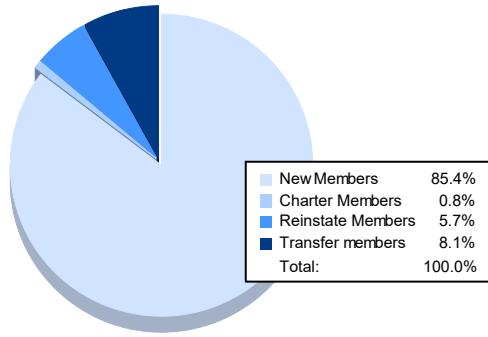

Year	New Clubs	Dropped Clubs	Gain/ Loss Clubs	New Members	Charter Members	Reinstate Members	Transfer Members	Total Member Added	Total Members Dropped	Gain/ Loss Members
2017-2018	0	2	-2	133	2	3	16	154	170	-16
2018-2019	0	1	-1	133	1	4	21	159	157	2
2019-2020	0	1	-1	99	4	5	29	137	220	-83
2020-2021	0	3	-3	132	3	9	16	160	139	21
2021-2022	0	1	-1	105	1	7	10	123	168	-45
<b>Average</b>	<b>0</b>	<b>2</b>	<b>-2</b>	<b>120</b>	<b>2</b>	<b>6</b>	<b>18</b>	<b>147</b>	<b>171</b>	<b>-24</b>

### Membership Composition June 2022 Cumulative